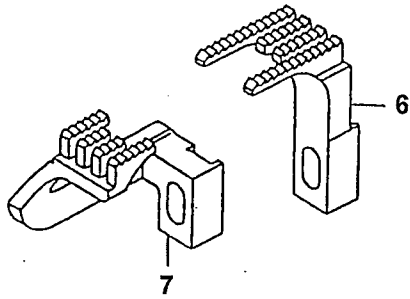

3-Needle Flat Bed Universal Machine

MF-7605-U06 PARTS LIST

29325206

Ref. No.	Juki Part No.	Description	Code	Amt. Req.
1.	US-0018Z14-48	Screw, cloth plates	18-1448	11
2.	US-0050301-CR	Cloth plate, left	50301CR	1
3.	US-50301-CS	Cloth plate, right	50301CS	1
4.	MAL-01110000	Screw	MAL01110000	1
5.	B3013-141-H0A	Washer	B301314H0A	1
6.	US-0005036-2J	Swing cover	50362J	1
7.	US-0050380-KA	Throat plate support Asm.	50380KA	1
8.	US-0050357-AC	Support Bracket	50357AC	1
9.	US-0050301-CT	Cloth plate, left	50301CT	1
10.	WZ-0850302-K0	Washer	WZ0850302K0	1
11.	WP-0820526-SD	Washer	WP0820526SD	2
12.	US-0050363-CH	Front cover lever	50363CH	1
13.	302-55301	Screw	22729D	2
14.	301-10506	Screw	22517	2
15.	WP-0651001-SC	Washer	WP0651001AC	2
16.	US-0050364-AC	Support Cover	50364AC	1
17.	301-47508	Screw	22513D	2
18.	300-79701	Spring washer	97127	2
19.	US-0005037-8T	Hinge	50378T	2
20.	303-20600	Damper	660-1092	2
21.	300-96705	Screw	22894W	2
22.	302-59600	Washer	8372A	4
23.	SS-4121415-SP	Screw	SS4121415SP	4
24.	US-0005034-7P	Hinge pin	50347P	2
25.	US-0050382-FT	Front Cover	50382FT	1
26.	301-68009	Screw	22525A	2
27.	301-46807	Screw	39250J	2

Ref. No.	Juki Part No.	Description	Code	Amt. Req.
1.	-----	Needle Head (See Chart)	-----	1
2.	SS-5060410-SP	Screw	SS5060410SP	1
3.	US-50318AE-56	Eyelet, Needle Head	50318AE56	1
4.	SS-8080310-TP	Screw	SS8080310TP	4
5.	-----	Throat Plate (See Chart)	-----	1
6.	-----	Main Feed Dog (See Chart)	-----	1
7.	-----	Differential Feed Dog (See Chart)	-----	1
8.	-----	Presser Foot (See Chart)	-----	1
9.	SS-6090810-TP	Screw	SS6090810TP	1
10.	US-50330GD-56	Presser Foot Bottom	50330GD56	1
11.	US-0050330-GB	Yielding Section	50330GB	2
12.	US-0050330-GA	Cloth Guide	50330GA	1
13.	US-0050330-FF	Spring	50330FF	1
14.	US-0050330-FE	Roll Pin	50330FE	1
15.	US-0050330-FD	Pin	50330FD	1
16.	US-0050330-FB	Spring	50330FB	1
17.	US-0050330-EY	Presser Foot Shank	50330EY	1
18.	US-0018C14-78	Screw	18C1478	1