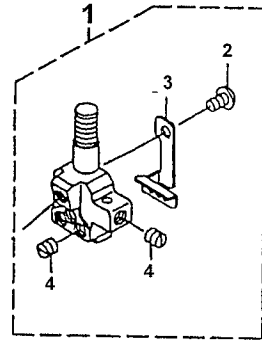

Ref. No.	Juki Part No.	Description	Code	Amt. Req.
1.	-----	Needle Head (See Chart)	-----	1
2.	SS-5060410-SP	Screw	SS5060410SP	1
3.	US-50318AE-56	Eyelet, Needle Head	50318AE56	1
4.	SS-8080310-TP	Screw	SS8080310TP	4
5.	-----	Throat Plate (See Chart)	-----	1
6.	-----	Main Feed Dog (See Chart)	-----	1
7.	-----	Differential Feed Dog (See Chart)	-----	1
8.	-----	Presser Foot (See Chart)	-----	1
9.	SS-6090810-TP	Screw	SS6090810TP	1
10.	US-50330GD-56	Presser Foot Bottom	50330GD56	1
11.	US-0050330-GB	Yielding Section	50330GB	2
12.	US-0050330-GA	Cloth Guide	50330GA	1
13.	US-0050330-FF	Spring	50330FF	1
14.	US-0050330-FE	Roll Pin	50330FE	1
15.	US-0050330-FD	Pin	50330FD	1
16.	US-0050330-FB	Spring	50330FB	1
17.	US-0050330-EY	Presser Foot Shank	50330EY	1
18.	US-0018C14-78	Screw	18C1478	1

Note: All parts not mentioned in this parts list are those of model MF-7600-L01.
Other parts listed related to this model.
MF-7000 Series Part No. 29324704

MODEL	NEEDLE HEAD	PRESSER FOOT ASSEMBLY	FEED DOG DIFFERENTIAL	FEED DOG MAIN	THROAT PLATE
MF-7605T-U06-B56	US-50318AM-56 (50318AM56)	US-50320CD-56 (50320CD56)	US-0050326-BP (50326BP)	US-0050305-BW (50305BW)	US50324DF-56 (50324DF56)
MF-7605T-U06-B64	US-50318AM-64 (50318AM64)		US-0050326-BW (50326BW)	US-0050305-CB (50305CB)	US-50324DF-64 (50324DF64)